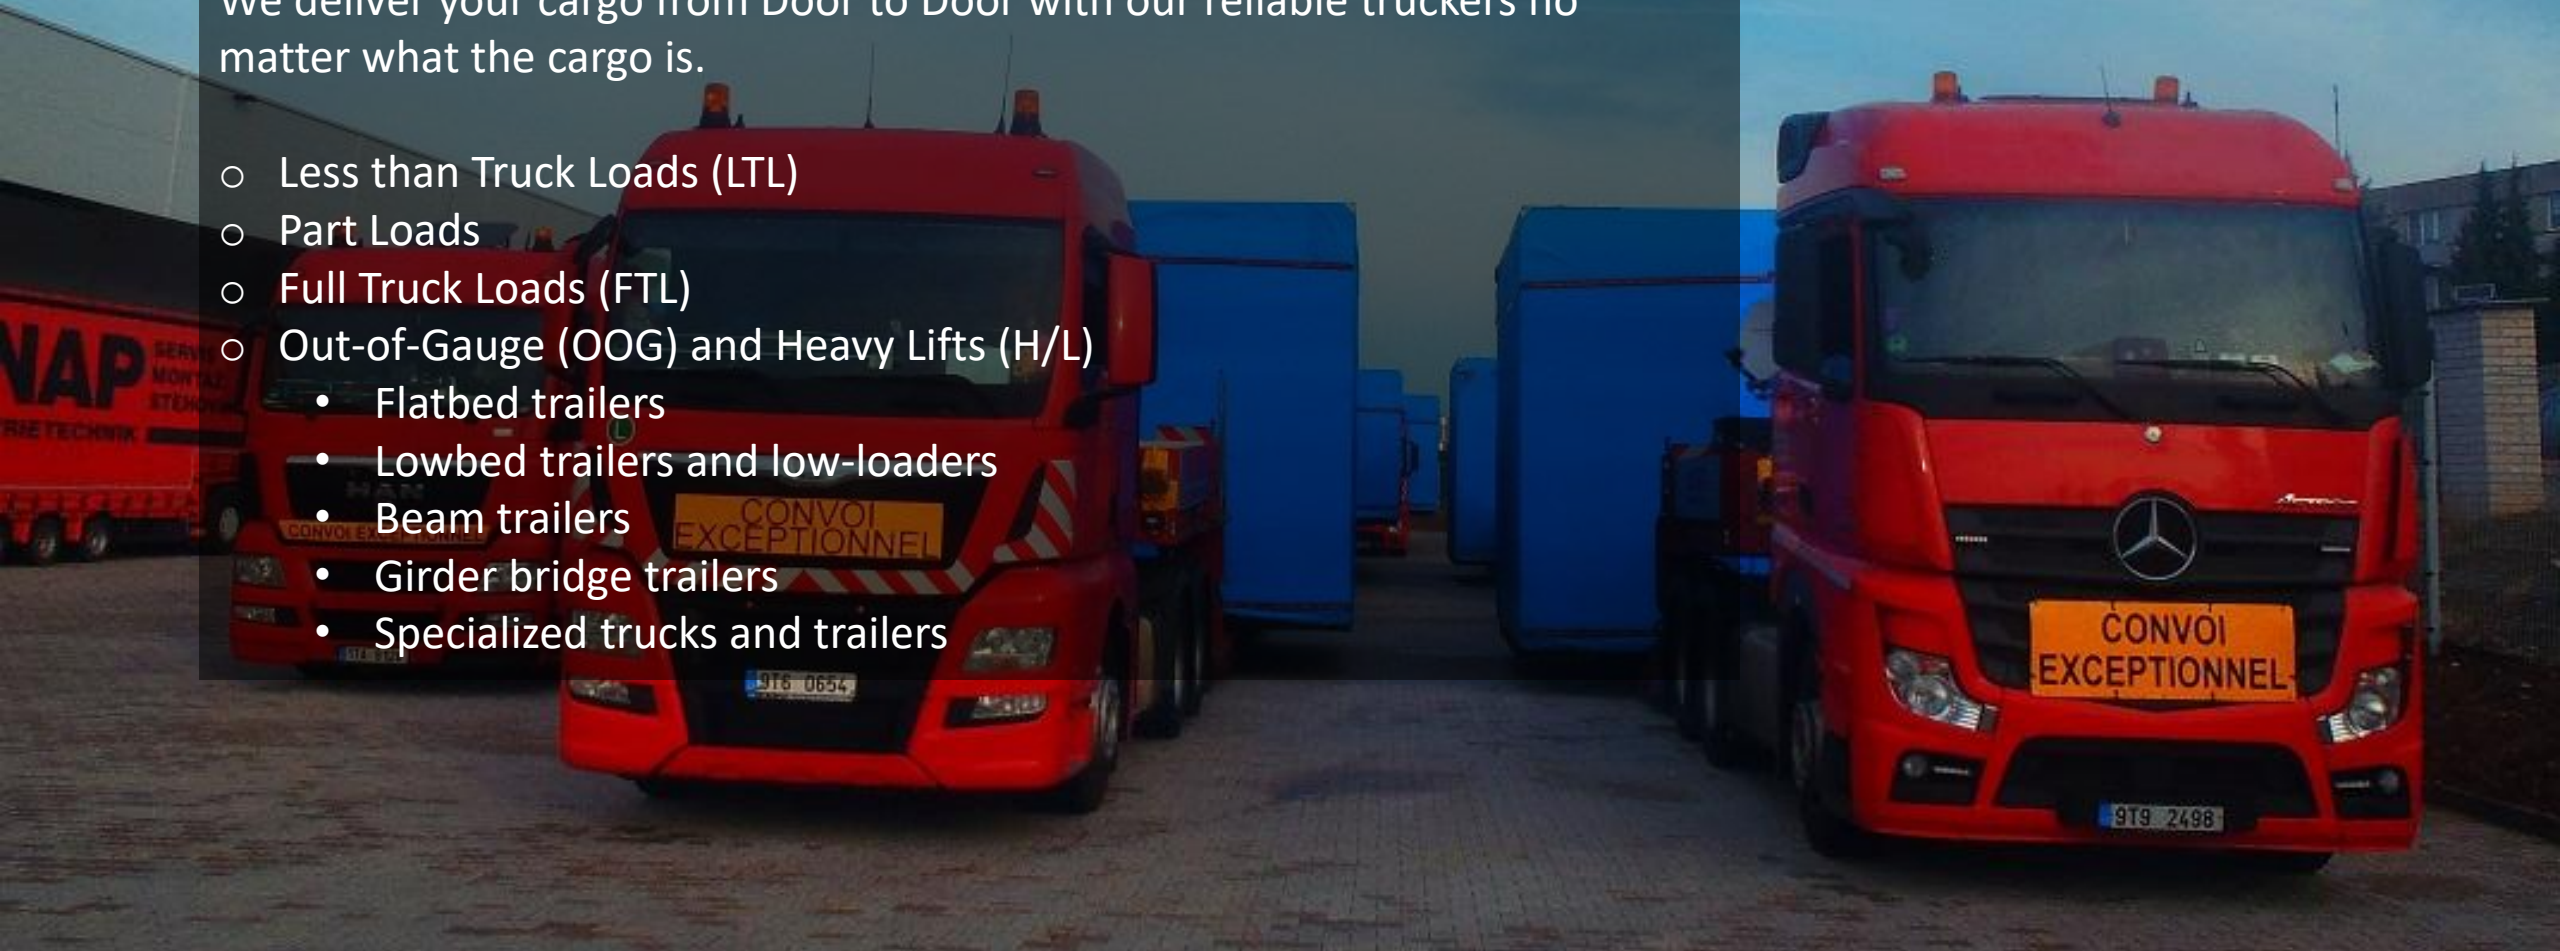

ROAD TRANSPORTATION

We deliver your cargo from Door to Door with our reliable truckers no matter what the cargo is.

- Less than Truck Loads (LTL)
- Part Loads
- Full Truck Loads (FTL)
- Out-of-Gauge (OOG) and Heavy Lifts (H/L)
  - Flatbed trailers
  - Lowbed trailers and low-loaders
  - Beam trailers
  - Girder bridge trailers
  - Specialized trucks and trailers