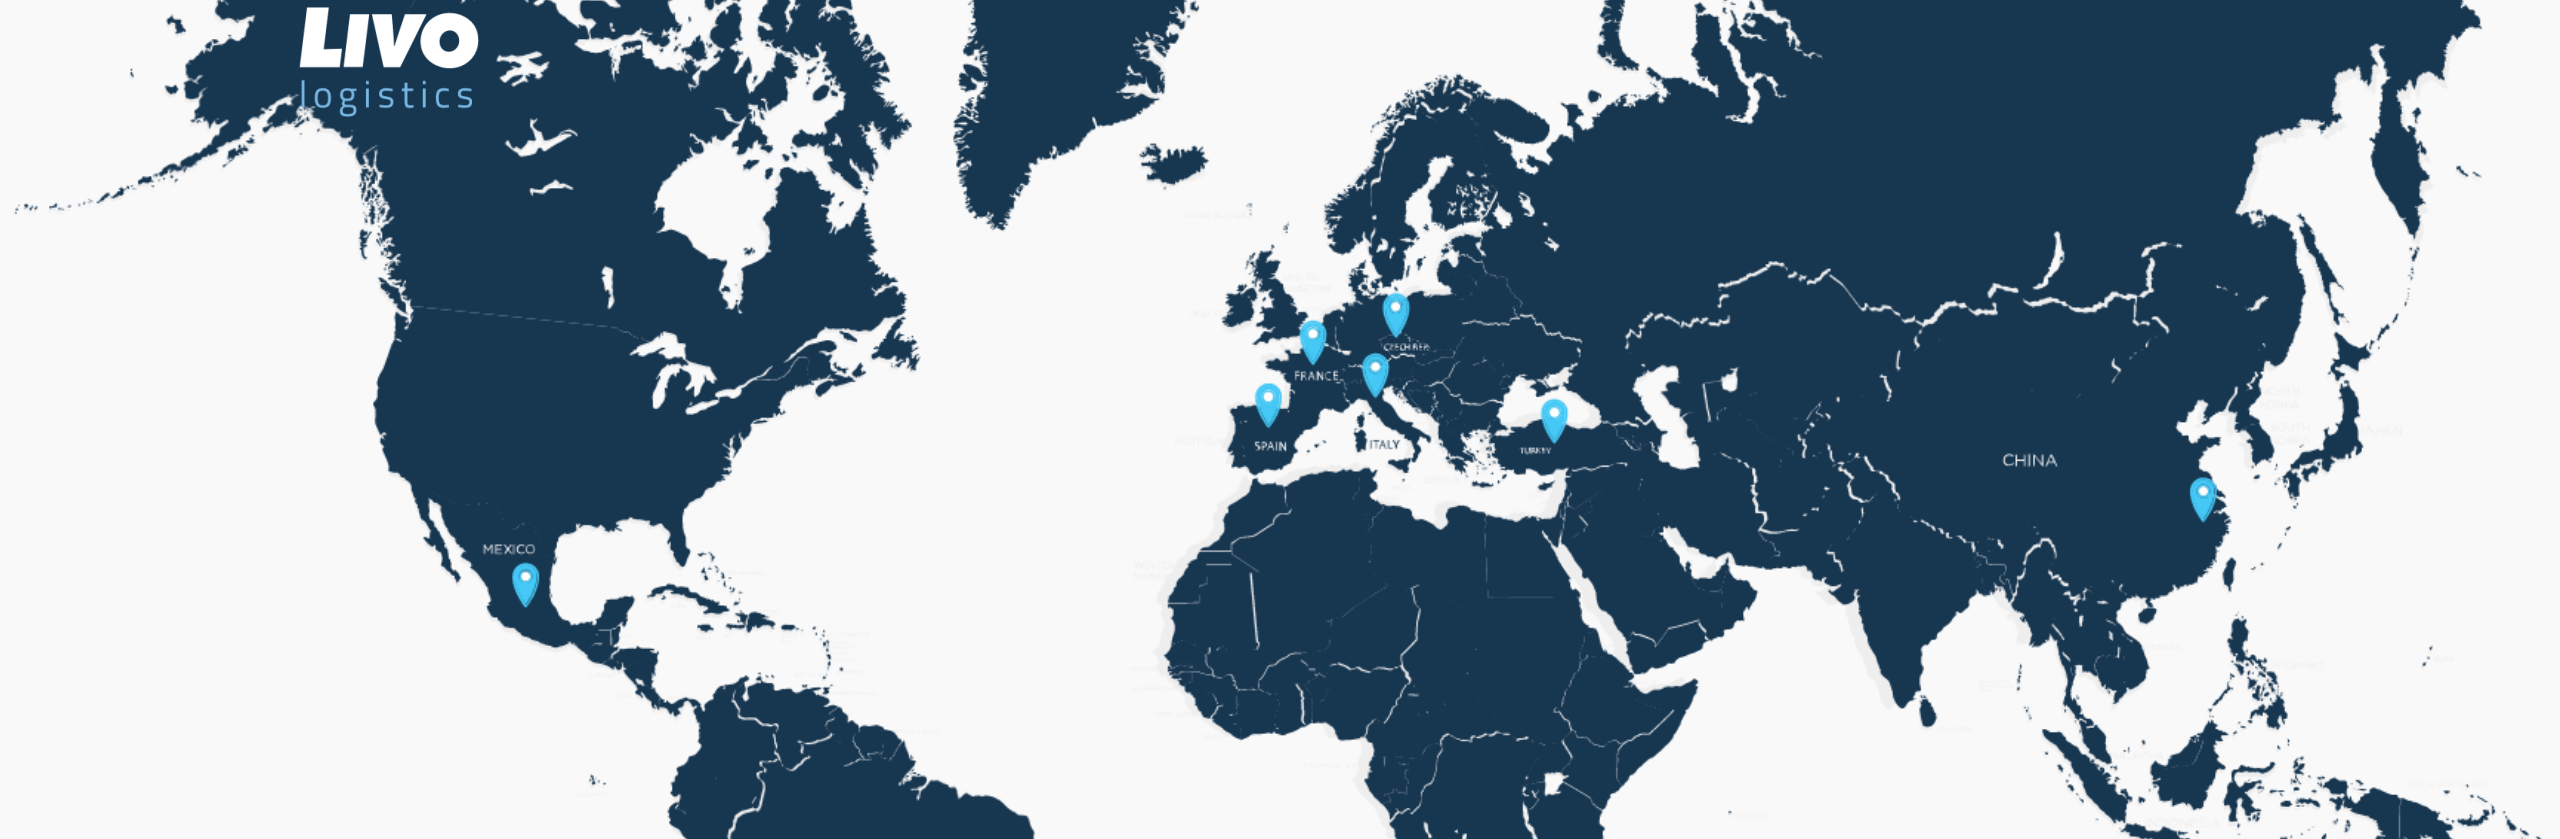

OCEAN TRANSPORTATION

Covering most geographical areas and ports via our shipping line partners and vessel owners from small coaster vessels, via handysize Heavy Lift geared vessels up to large container and bulk carriers.

AIR TRANSPORTATION

Fast Door to Door delivery service around the globe available by:

- Courier service
- Air commercial service on cargo and passenger flights
- Air charter service of all types and sizes of aircrafts

- Elbe: Lovosice / Mělník – Hamburg / Bremen / Rotterdam / Antwerp
- Rhein / Waal: Basel – Rotterdam / Antwerp
- Mittelland, Dortmund-Ems, Rhine-Herne canal connecting Elbe and Rhine
- Danube: Bratislava / Rotterdam / Antwerp or Bratislava / Constanta
- Rhine-Main-Danube canal connecting North Sea and Black Sea

ITALY **CZECH REPUBLIC** **SPAIN** **FRANCE** **MEXICO** **CHINA** **TÜRKİYE**

<p>Salvatore Orlando 3° 57123 Livorno (LI) +39 0586 896 201 italy@livologistics.com (1), (2), (4), (6)</p>	<p>Plzeňská 3350/18 150 00 Prague +420 255 713 285 czech@livologistics.com (2), (3), (4), (5), (6), (7), (8)</p>	<p>Lopez Puigcerver, 2 28035 Madrid +34 638 520 214 spain@livologistics.com</p>	<p>22 , rue de l'église 92160 Antony +33 (0) 1 7 654 653 8 france@livologistics.com</p>	<p>Mexico City Mexico +521 771 121 5304 mexico@livologistics.com</p>	<p>201, 356 Anli Road Jiading District, Shanghai +86 216 407 2222 china@livologistics.com</p>	<p>Terazidere Mah. Nergis Sk. No: 10/2 Bayrampaşa, İstanbul +90 501 351 97 51 turkey@livologistics.com</p>
--	--	--	---	--	--	--