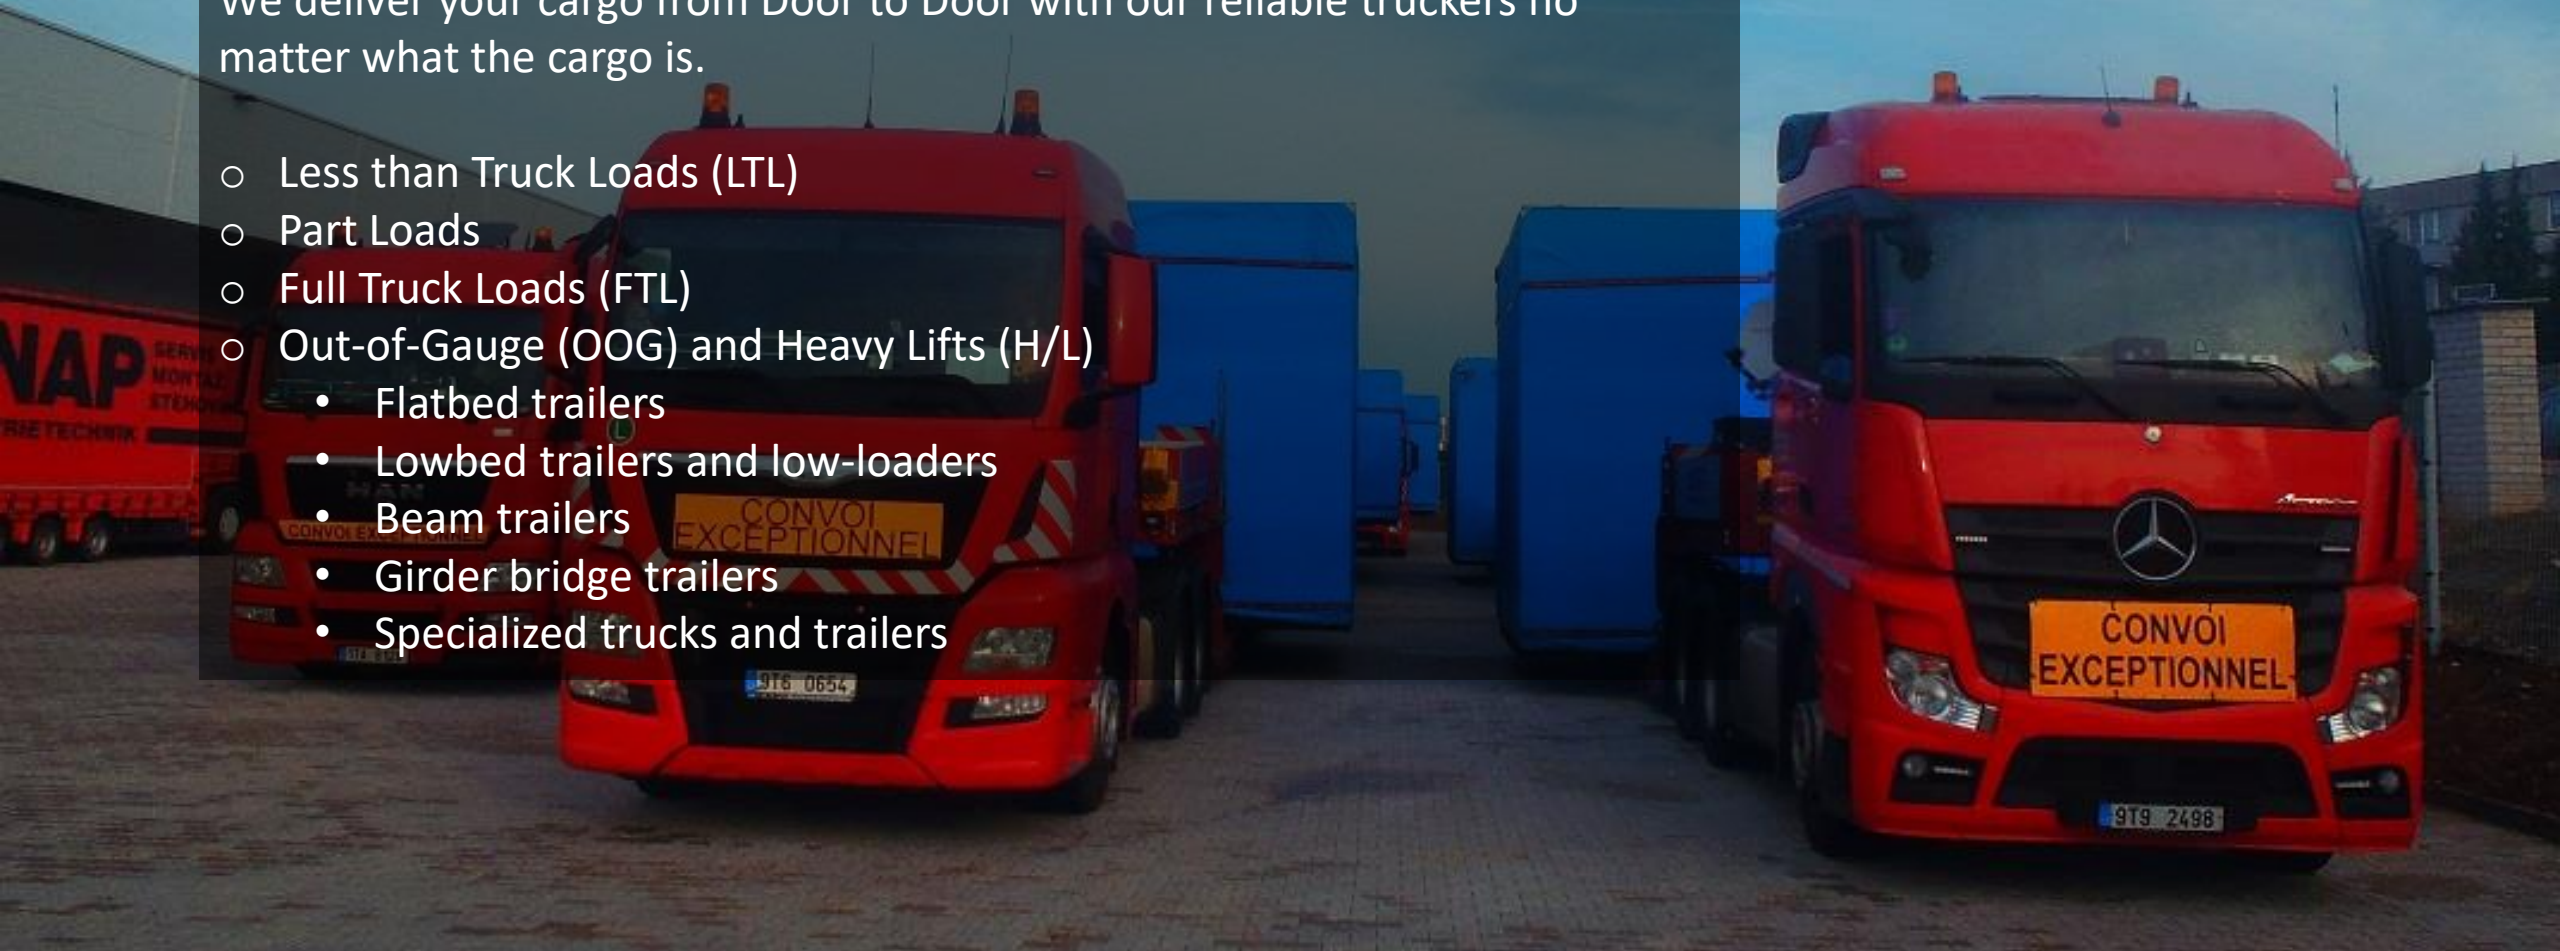

ROAD TRANSPORTATION

We deliver your cargo from Door to Door with our reliable truckers no matter what the cargo is.

- Less than Truck Loads (LTL)
- Part Loads
- Full Truck Loads (FTL)
- Out-of-Gauge (OOG) and Heavy Lifts (H/L)
  - Flatbed trailers
  - Lowbed trailers and low-loaders
  - Beam trailers
  - Girder bridge trailers
  - Specialized trucks and trailers