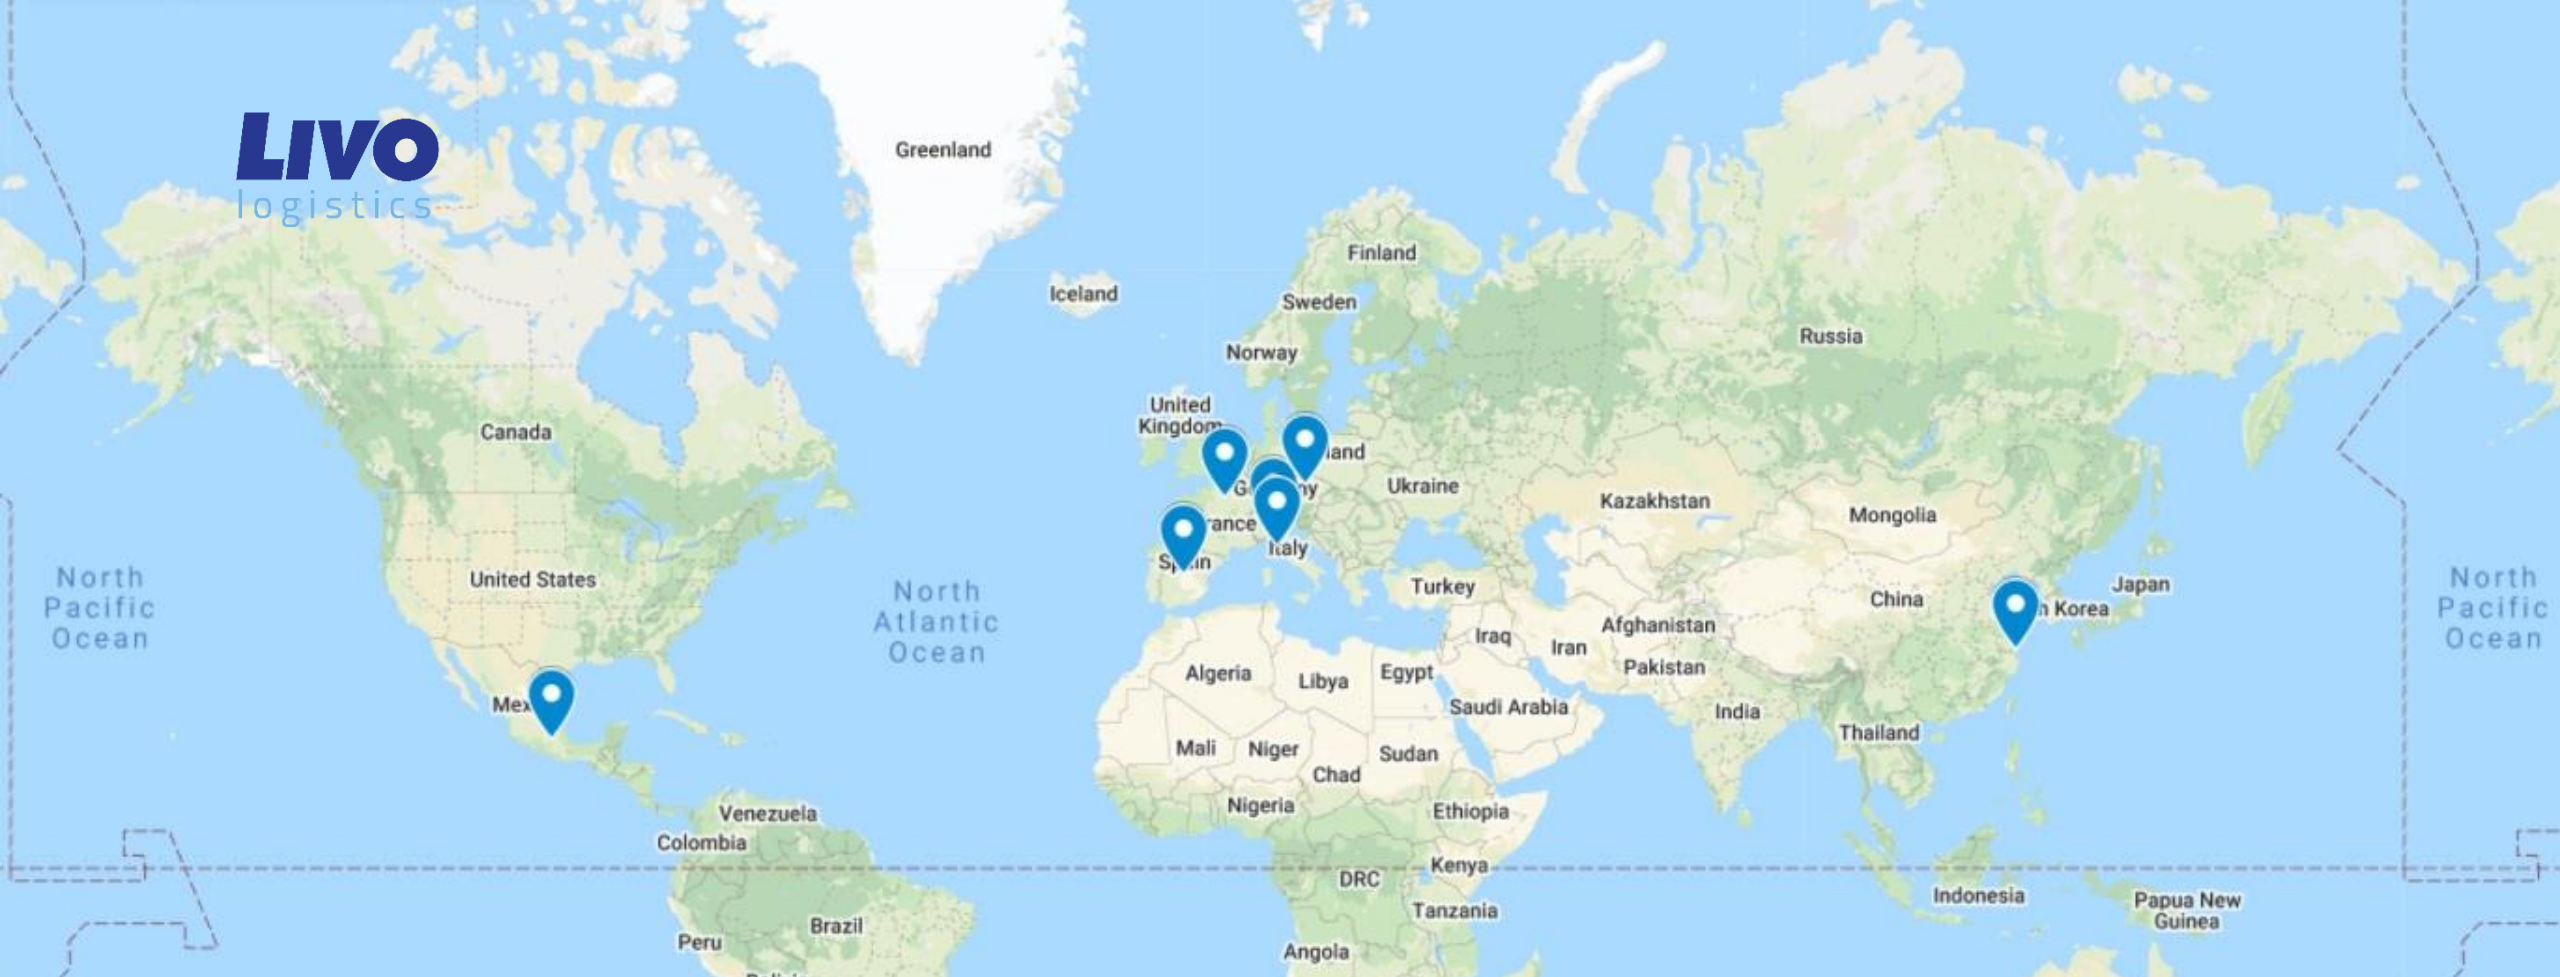

OCEAN TRANSPORTATION

Covering most geographical areas and ports via our shipping line partners and vessel owners from small coaster vessels, via handysize Heavy Lift geared vessels up to large container and bulk carriers.

ITALY SPAIN FRANCE CZECH REPUBLIC MEXICO CHINA

<p>Salvatore Orlando 3° 57123 Livorno (LI), Italy +39 0586 896 201 italy@livologistics.com (1), (2), (3), (5)</p>	<p>Lopez Puigcerver, 2 28035 Madrid, Spain +34 638 520 214 spain@livologistics.com</p>	<p>22 , rue de l'église 92160 Antony, France +33 (0) 1 7 654 653 8 france@livologistics.com</p>	<p>Karmelitska 379/18 118 00, Prague +420 255 713 285 czech@livologistics.com (2), (3), (4), (5)</p>	<p>Mexico City Mexico +521 771 121 5304 mexico@livologistics.com (4)</p>	<p>201, 356 Anli Road, Jiading District Shanghai, China +86 216 407 2222 china@livologistics.com (4)</p>
---	---	---	--	---	--