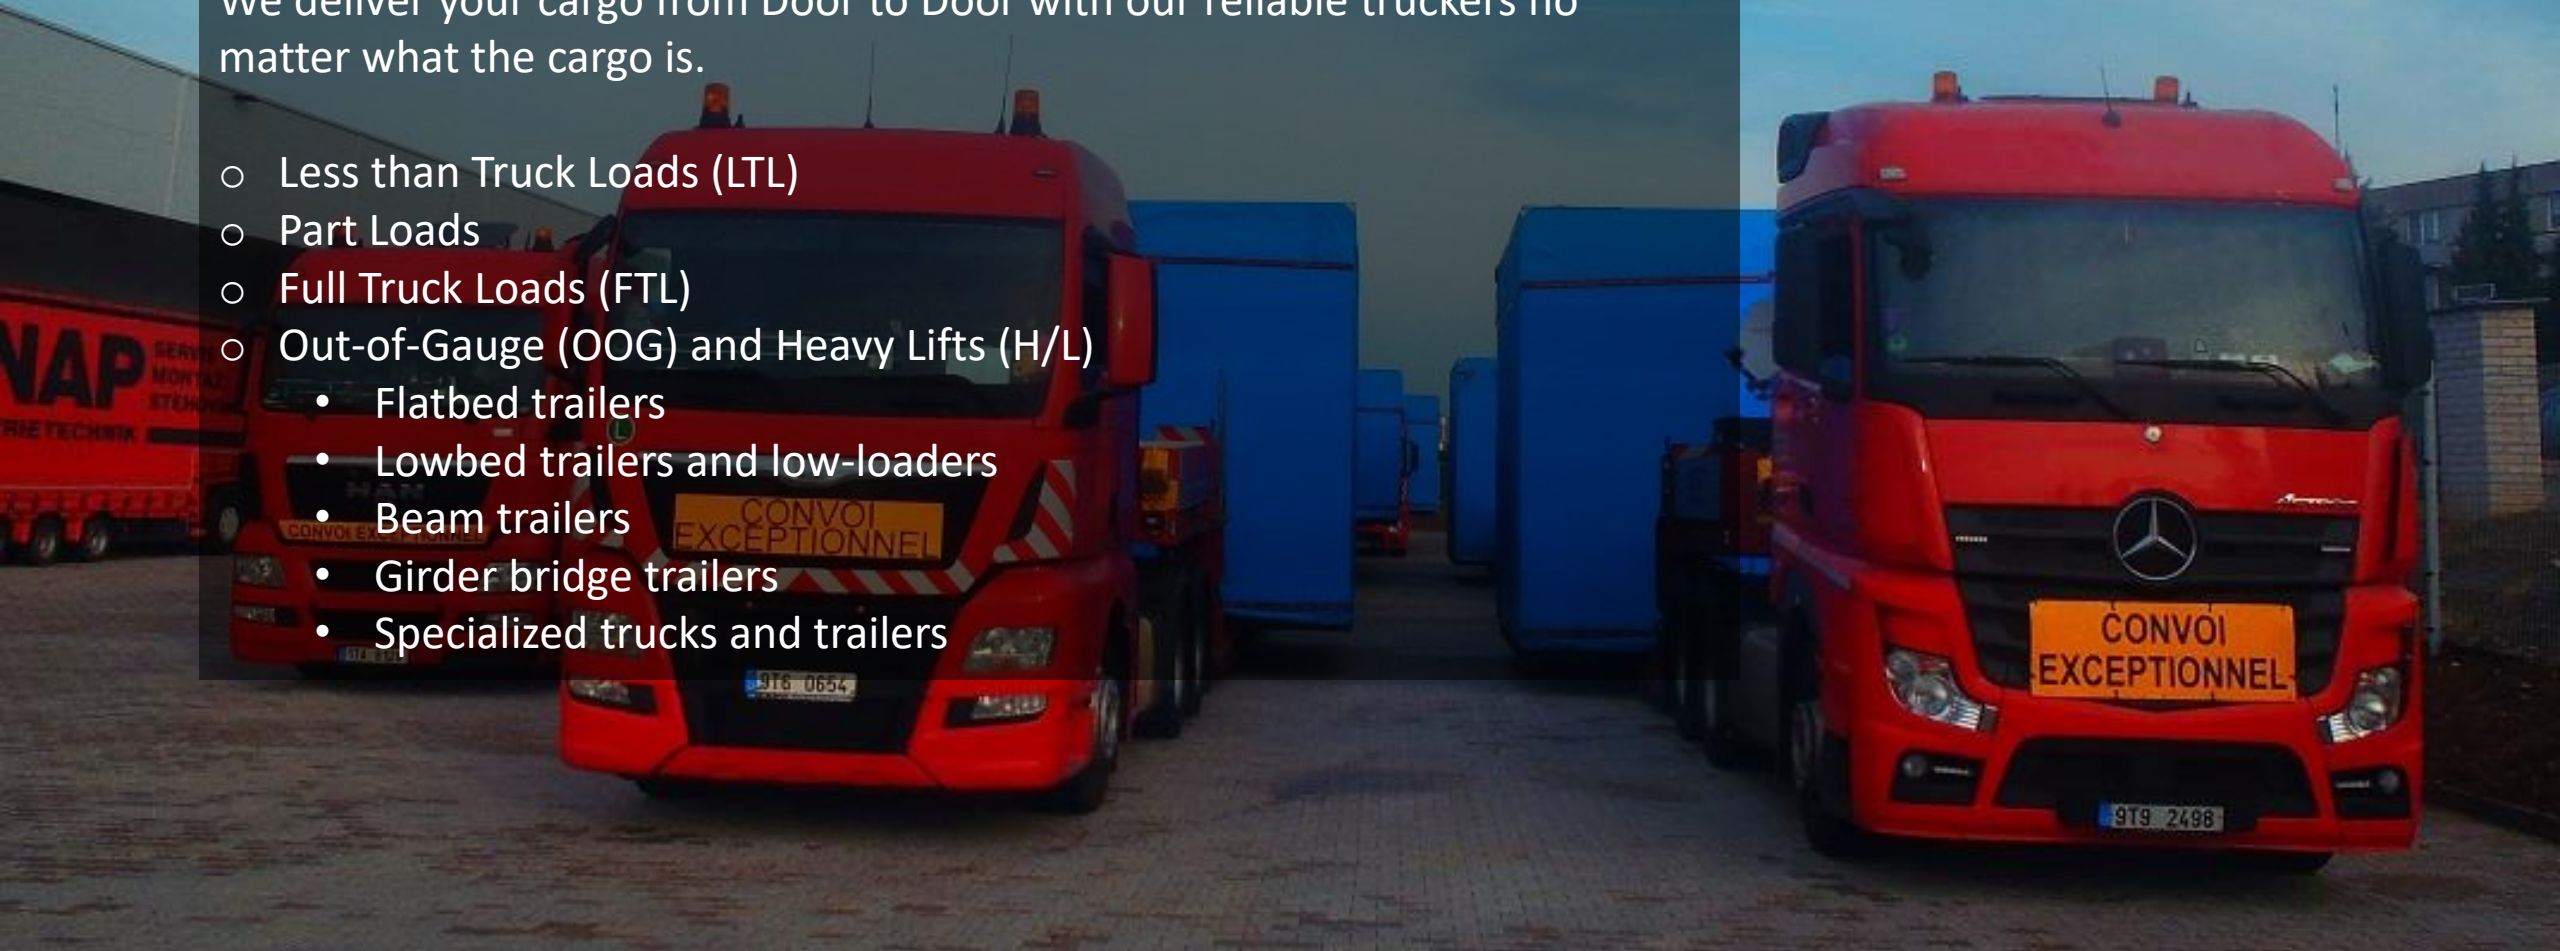

ROAD TRANSPORTATION

We deliver your cargo from Door to Door with our reliable truckers no matter what the cargo is.

- Less than Truck Loads (LTL)
- Part Loads
- Full Truck Loads (FTL)
- Out-of-Gauge (OOG) and Heavy Lifts (H/L)
  - Flatbed trailers
  - Lowbed trailers and low-loaders
  - Beam trailers
  - Girder bridge trailers
  - Specialized trucks and trailers