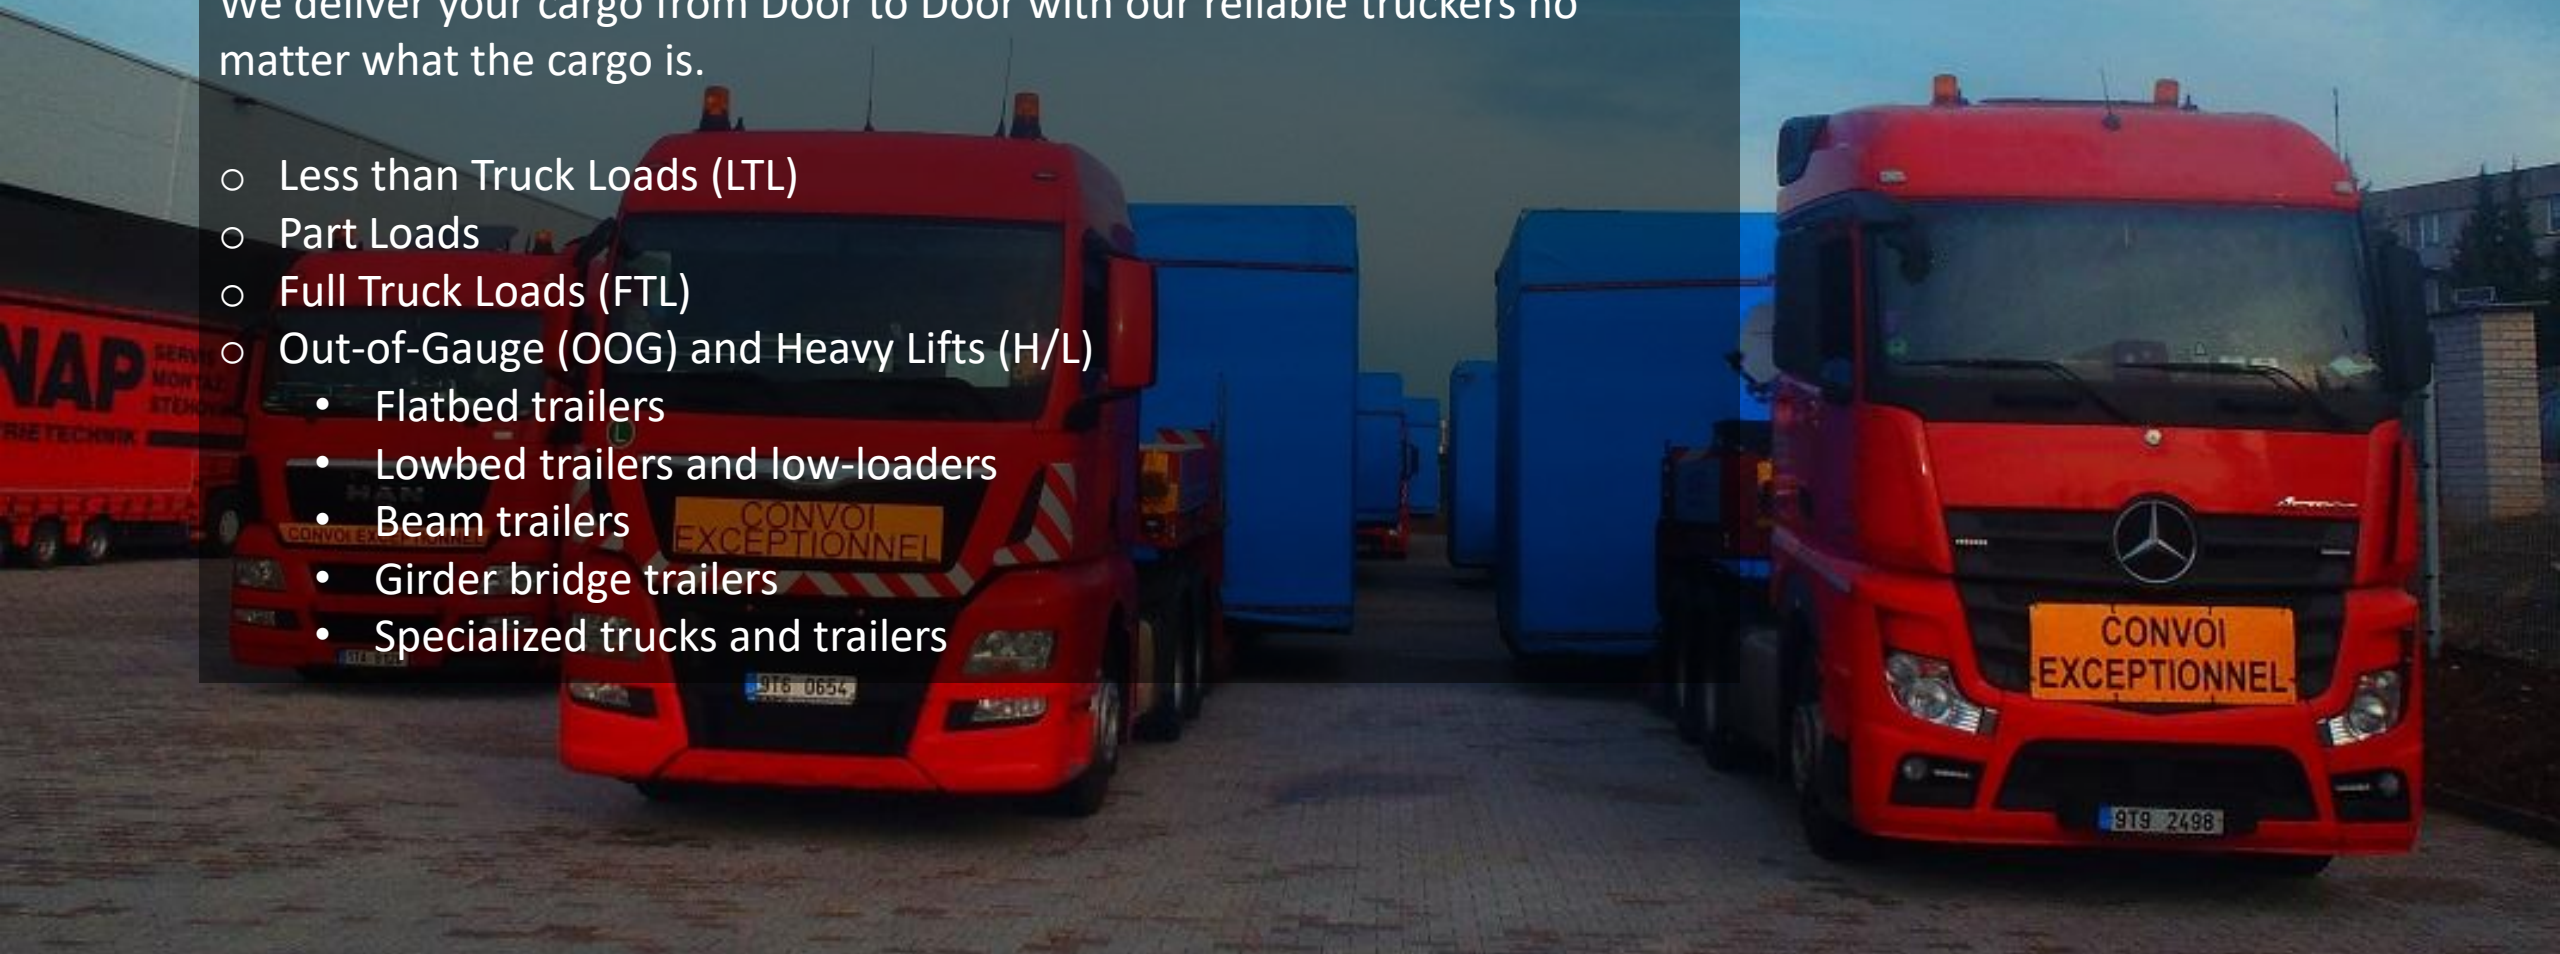

ROAD TRANSPORTATION

We deliver your cargo from Door to Door with our reliable truckers no matter what the cargo is.

- Less than Truck Loads (LTL)
- Part Loads
- Full Truck Loads (FTL)
- Out-of-Gauge (OOG) and Heavy Lifts (H/L)
  - Flatbed trailers
  - Lowbed trailers and low-loaders
  - Beam trailers
  - Girder bridge trailers
  - Specialized trucks and trailers